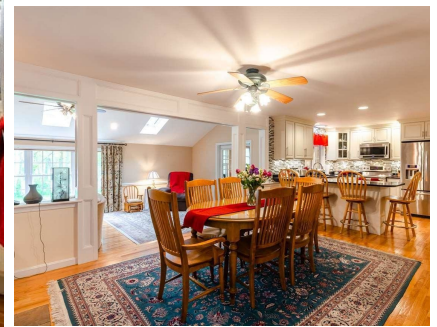

39 Ministerial Branch
Bedford, NH 03110

kW METROPOLITAN
KELLERWILLIAMS. REALTY
BEDFORD

Powered by [homes.unionleader.com](https://www.homesunionleader.com)

MLS# 4693320