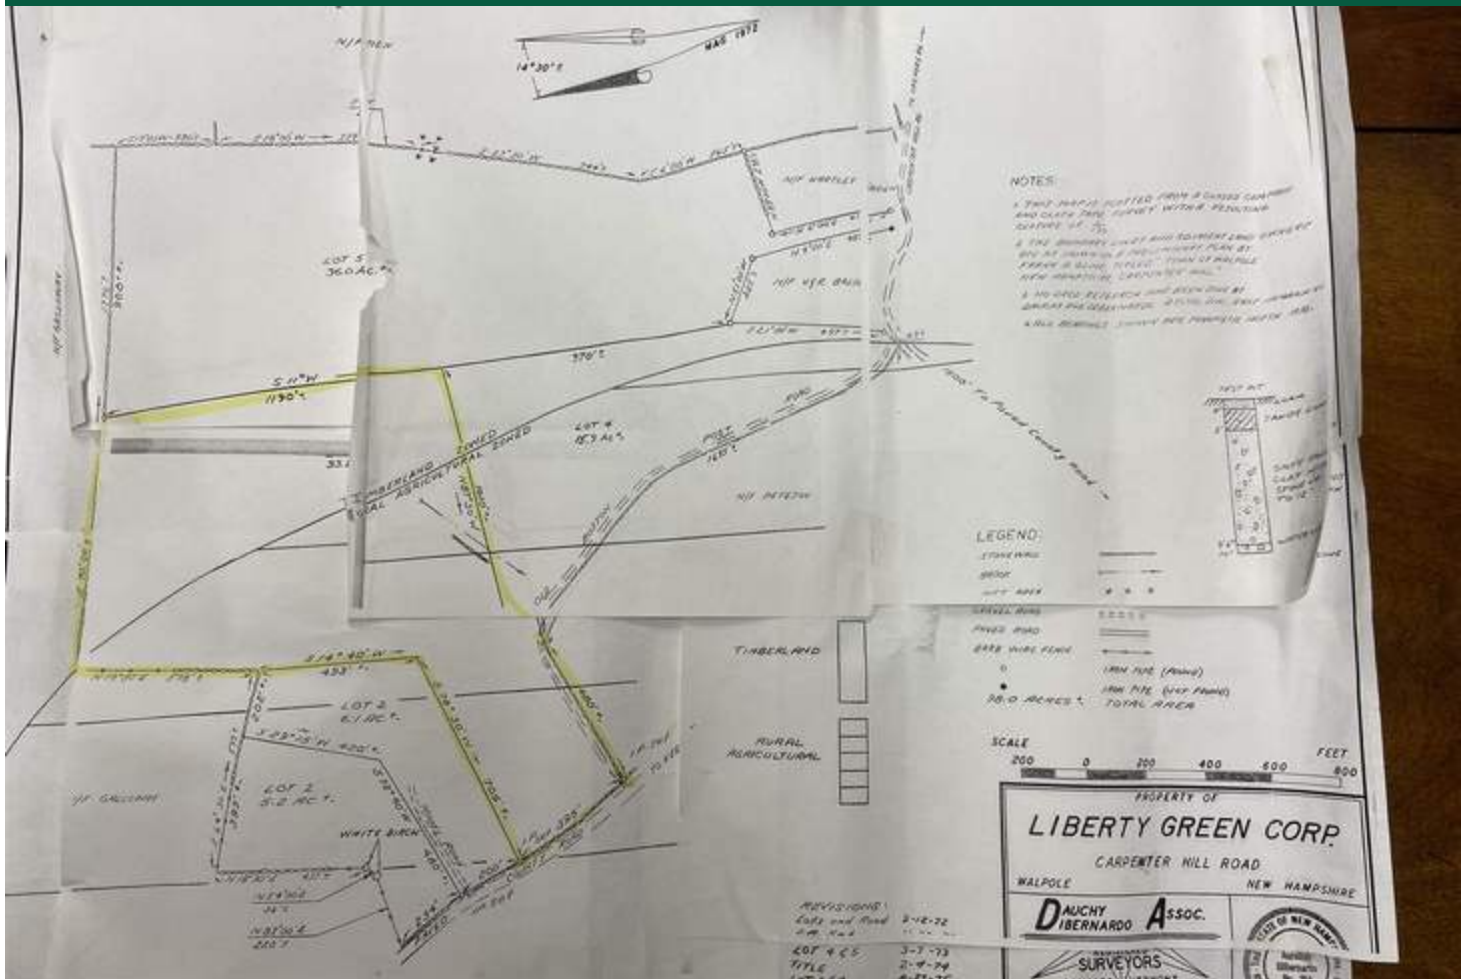

# 1069 County Rd Walpole, NH 03608

**\$149,900**

**MLS# 4814465**

33.2 acres of beautiful wooded property in Walpole, NH conveniently located on paved public road only minutes from Keene and Walpole. Timber and firewood are plentiful. Many sites for a building lot with plenty of privacy and possible views of VT.