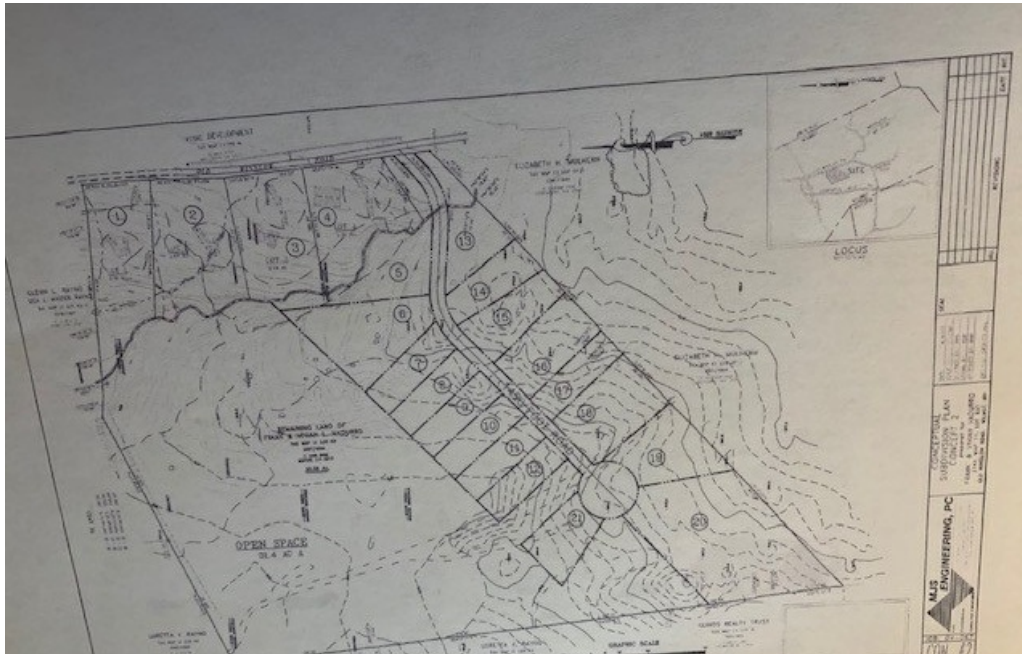

0 Old Winslow Road
Wilmot, NH 03287

kW METROPOLITAN
KELLERWILLIAMS. REALTY
BEDFORD

Powered by **homes.unionleader.com**

MLS# 4806731

\$149,900

Beautiful land available to build your dream home! Plenty of room for everyone to spread out with 56 acres to call your own! This could also be a wonderful opportunity to build several homes with potential views of Mt. Kearsage! Conceptual plans have been done and there is potential for up to 17 lots here! A 30,000 gallon cistern has already been installed at the entrance of the subdivision. Beautiful land waiting to be developed for future homes or your own private oasis!