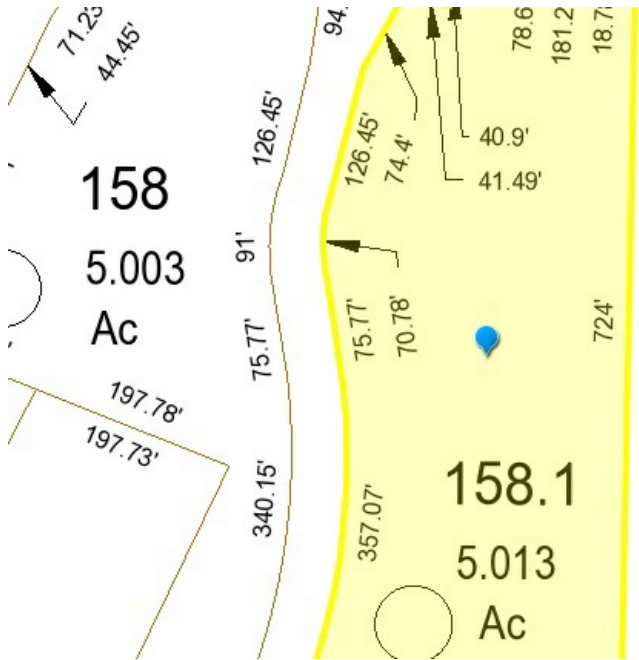

403 Deerfield Road
Allenstown, NH 03275

kW METROPOLITAN
KELLERWILLIAMS. REALTY
BEDFORD

Powered by **homes.unionleader.com**

MLS# 4785744

\$ 99,900

Lovely 5 acre (+/-) lot in country setting, nestled between two other 5 acre residential lots. Flat lot already CLEARED for building!! Seller to provide septic APPROVALS for your desired floor plan. Also, has a beautiful 3 bedroom floor plan available, specifically designed for this lot. Potential lovely views of rolling hills at the rear of the property. Minutes to Deerfield and Concord while traveling down picturesque stonewall streets, past farms, fields and meadows. Great value for this parcel of land compared to surrounding towns. Build your dream home and send your children to Pembroke Academy. Enjoy walks in nearby quiet neighborhoods or down the road to Bear Brook State Park. The state park offers a museum complex, 10,000 acres, 40 miles of trails through the heavily forested park which lead to marshes, bogs, summits, and ponds. The park offers a variety of options for hikers, mountain bikers, boaters, campers, archers and equestrians. Perfect for those loving the outdoors and country living. NON-SUBDIVIDABLE.