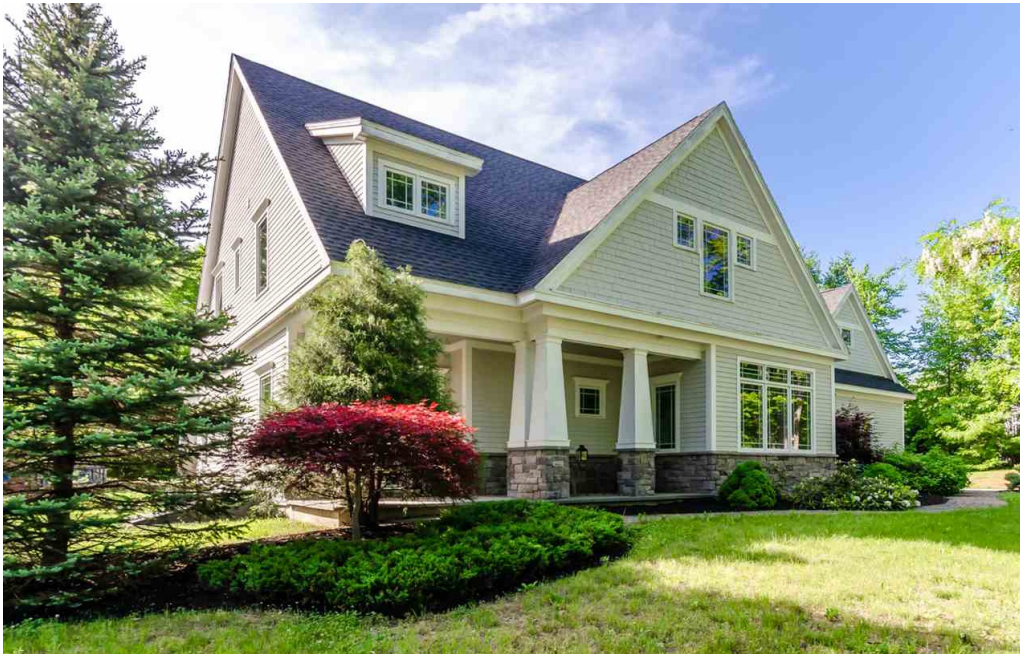

25 Settlers Court
Bedford, NH 03110

kW METROPOLITAN
KELLERWILLIAMS. REALTY
BEDFORD

Powered by **homes.unionleader.com**

MLS# 4769961

\$ 825,000

4 Bedrooms . 3 Bathrooms . 3,608 Sqft

A CRAFTSMAN-STYLE MASTERPIECE BY SHANNER HOMES...WELCOME TO THE VILLAGE AT ATHERSTONE! Take a leisurely drive through a delightful neighborhood and arrive at this beautifully sited property. Stroll up the gently curving walkway, past perennial gardens. Step onto a classic columned porch and into an inviting foyer where you immediately appreciate the open floor-plan...ideally suited to today's lifestyle. Sunlight streams into an expansive great room where friends gather around a floor-to-ceiling, stone fireplace. At the heart of the home, a professional-grade kitchen like no other, features a Viking range, full-size refrigerator and freezer, warming drawers, extra tall cabinets, walk-in pantry and an enormous island with prep sink. A cheerful mudroom and first-floor laundry couldn't be more practical. A large formal dining room with corner exposure is perfect for hosting dinner parties or dine al-fresco on a protected patio, in front of the outdoor fireplace. An artfully crafted staircase brings you to the second floor landing replete with solid, custom bookshelves. Three light-filled bedrooms connect to beautifully appointed bathrooms. The luxurious master suite features a fireplace, walk-in-closet and spa-like bathroom with soaking tub and exquisite, oversized shower. On the lower level, the fun..