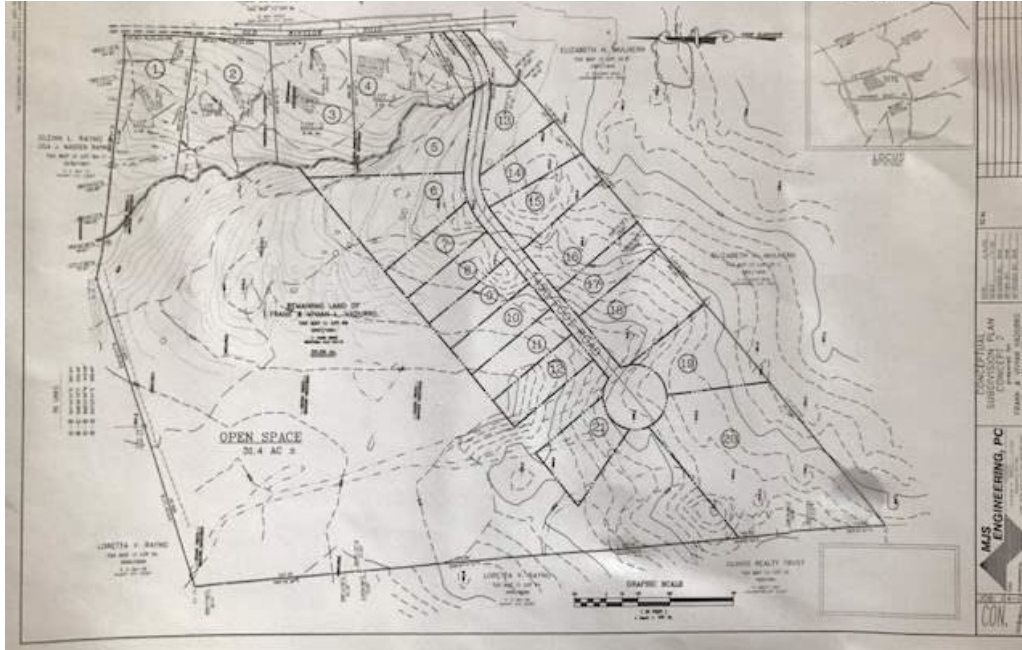

0 Old Winslow Road
Wilmot, NH 03287

kw METROPOLITAN
KELLERWILLIAMS, REALTY
BEDFORD

Powered by **homes.unionleader.com**

MLS# 4644758

\$ 225,000

Builders take notice! Here is wonderful opportunity to build several homes with potential views of Mt. Kearsage! Conceptual plans have been done and there is potential for 17 lots here! A 30,000 gallon water tank has already been installed at the entrance of the subdivision. Beautiful land waiting to be developed for future homes! Don't wait, this is a great opportunity! Now is the time to build!