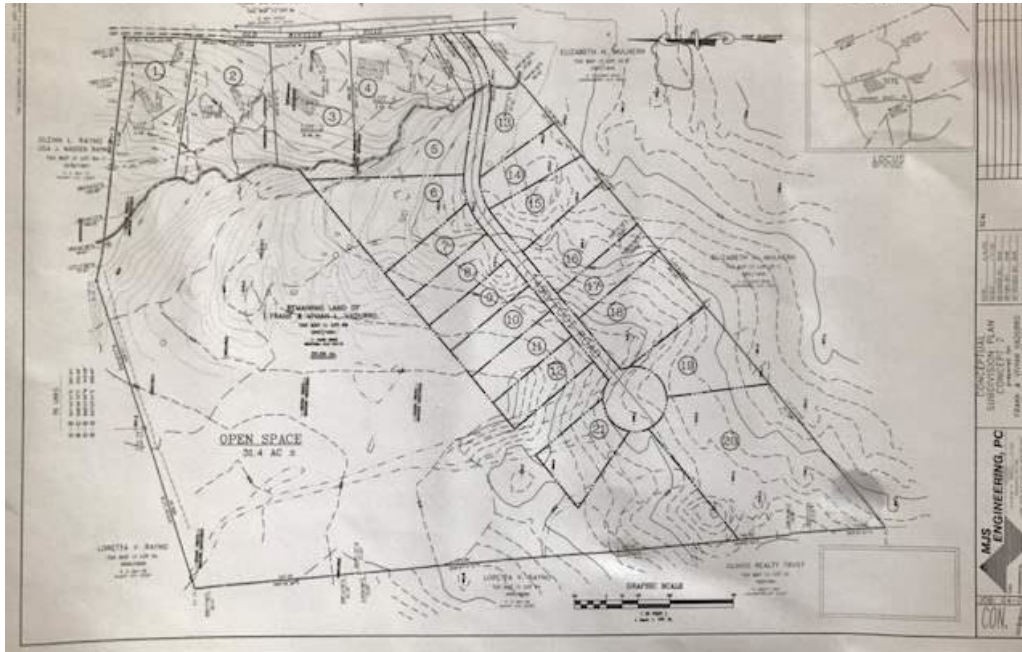

0 Old Winslow Road
Wilmot, NH 03287

kw METROPOLITAN
KELLERWILLIAMS, REALTY
BEDFORD

Powered by **homes.unionleader.com**

MLS# 4644758

\$ 225,000

Builders take notice! Here is wonderful opportunity to build several homes with potential views of Mt. Kearsage! Conceptual plans have been done and there is potential for 17 lots here! A 30,000 gallon water tank has already been installed at the entrance of the subdivision. Beautiful land waiting to be developed for future homes! Don't wait, this is a great opportunity! Now is the time to build!