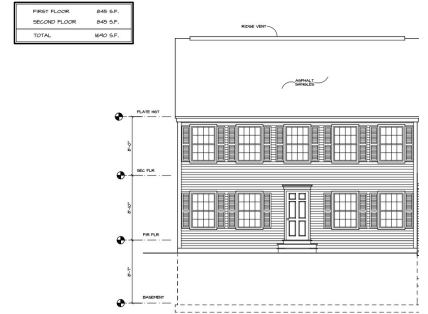

**33 Richards Way**  
Farmington, NH 03835

**kw** METROPOLITAN  
KELLERWILLIAMS. REALTY  
LONDONDERRY

Powered by **homes.unionleader.com**

**MLS# 4762712**

**\$ 279,900**

**3 Bedrooms . 1 Bathroom . 1,690 Sqft**

Experience EXCEPTIONAL construction in this modern, 3 bedroom colonial style home. Our generous allowances give you the opportunity to add your own personal design and style without blowing the budget. Richards Way, Farmington's newest community is situated on over 73 beautiful acres with gorgeous views and 34 acres of open space. Close to shopping and just minutes to the Spaulding Turnpike and Rte 95. A short drive to Portsmouth and NH lakes and mountains. Start your new chapter here... Richards Way, Farmington NH. Contact The Paula Martin Group for more information 603-770-5162