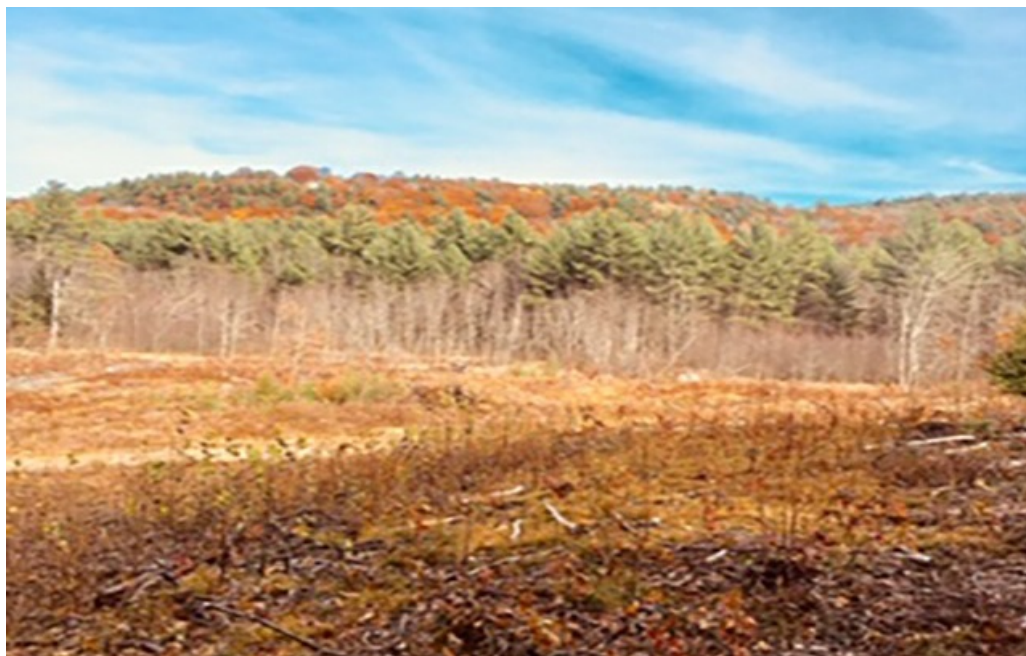

83-93-2 Todd Road
Francestown, NH 03043

kw METROPOLITAN
KELLERWILLIAMS. REALTY
BEDFORD

Powered by **homes.unionleader.com**

MLS# 4726774

\$ 69,500

The lot has recently been cleared and calming sounds of the Piscataquog River, which runs along the back property line, are distinct and soothing. This would be a great place for a farm!