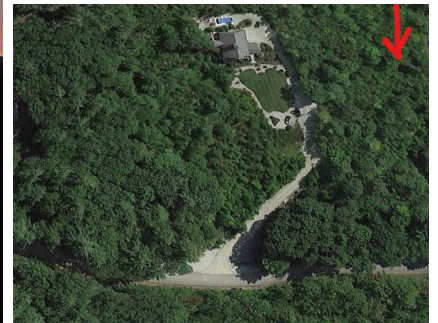

Lot 21-5 Dale Street
Wilton, NH 03086

kw METROPOLITAN
KELLERWILLIAMS. REALTY
BEDFORD

Powered by **homes.unionleader.com**

MLS# 4727122

\$ 84,800

MESMERIZING VIEWS, A DAZZLING PANORAMA...AN EXCEPTIONAL LOT IN A PERFECT SPOT! Imagine watching the sun setting behind Rose Mountain and The Pack Range from your private hilltop retreat. Enjoy the finest in country living, close to all you need...just minutes to the charming Milford Oval with its fine shops and restaurants and easy access to major roadways to commute to centers of commerce. Don't miss this chance to LIVE YOUR DREAM! *Sunset photos taken from adjacent house to demonstrate possible elevation. Buyer to perform their own due diligence.